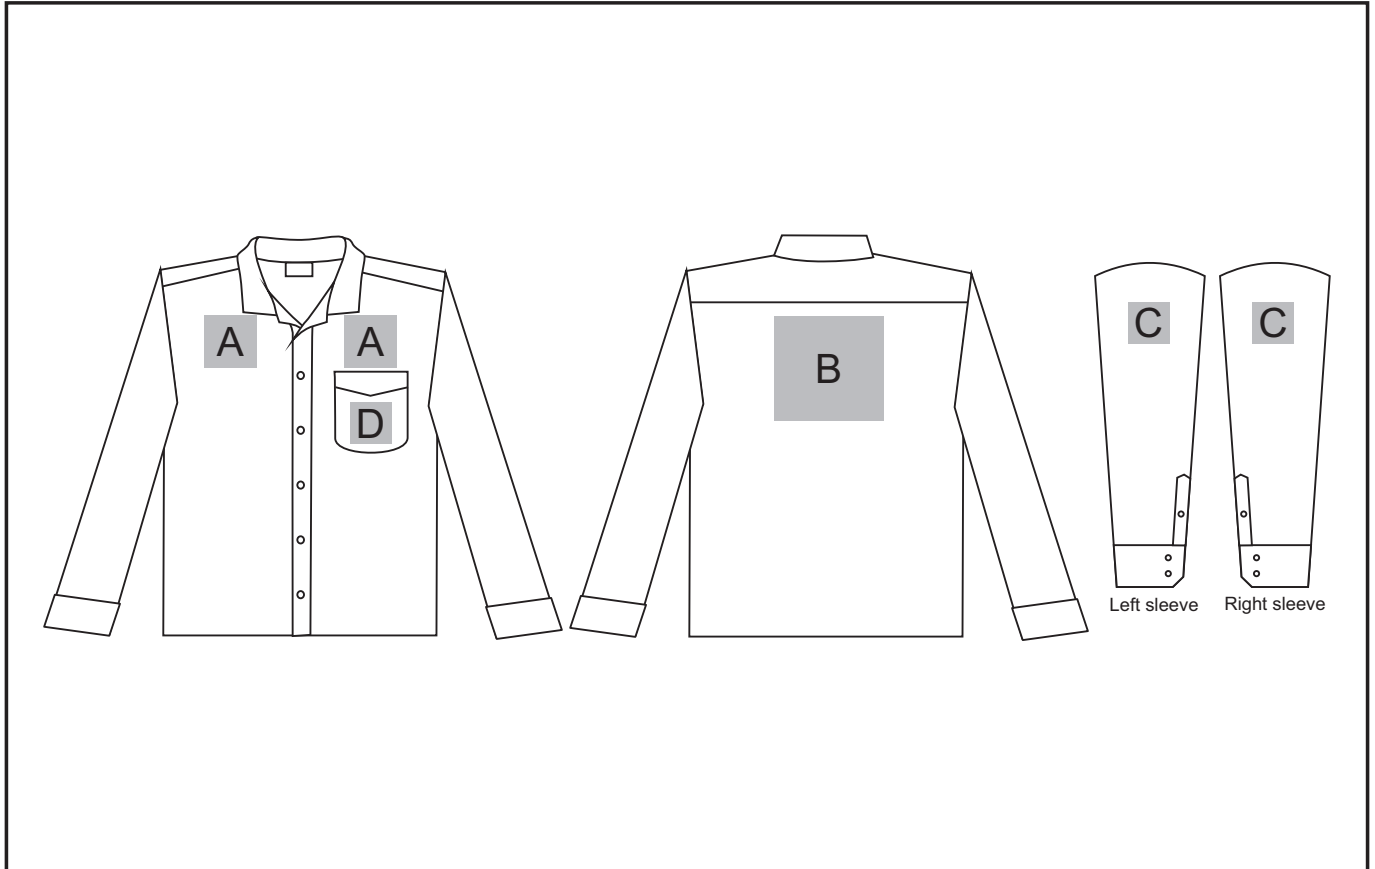

BIZ-3624

Manhattan Striped Shirt Mens

Need to know:

- Includes 1-Position Embroidery OR 1 Position Digital Transfer (setup fee applies)
- Cannot guarantee a 100% straight branding on any clothing item with check or stripe detail
- EMB/DTC inclusive Parameters: Left/Right Chest=100mm x 100mm OR Back = 8000mm²

Branding Options:

Position A

1. Embroidery (EMB) - 9 colours
Size: 100mm diameter
2. Digital Transfer Clothing (DTC) - Full colour
Size: 100mm wide x 100mm high

Position C

1. Embroidery (EMB) - 9 colours
Size: 80mm diameter
2. Digital Transfer Clothing (DTC) - Full colour
Size: 80mm wide x 80mm high

Position B

1. Embroidery (EMB) - 9 colours
Size: 200mm wide x 200mm high
2. Digital Transfer Clothing (DTC) - Full colour
Size: 210mm wide x 148mm high

Position D

1. Digital Transfer Clothing (DTC) - Full colour
Size: 80mm wide x 80mm high